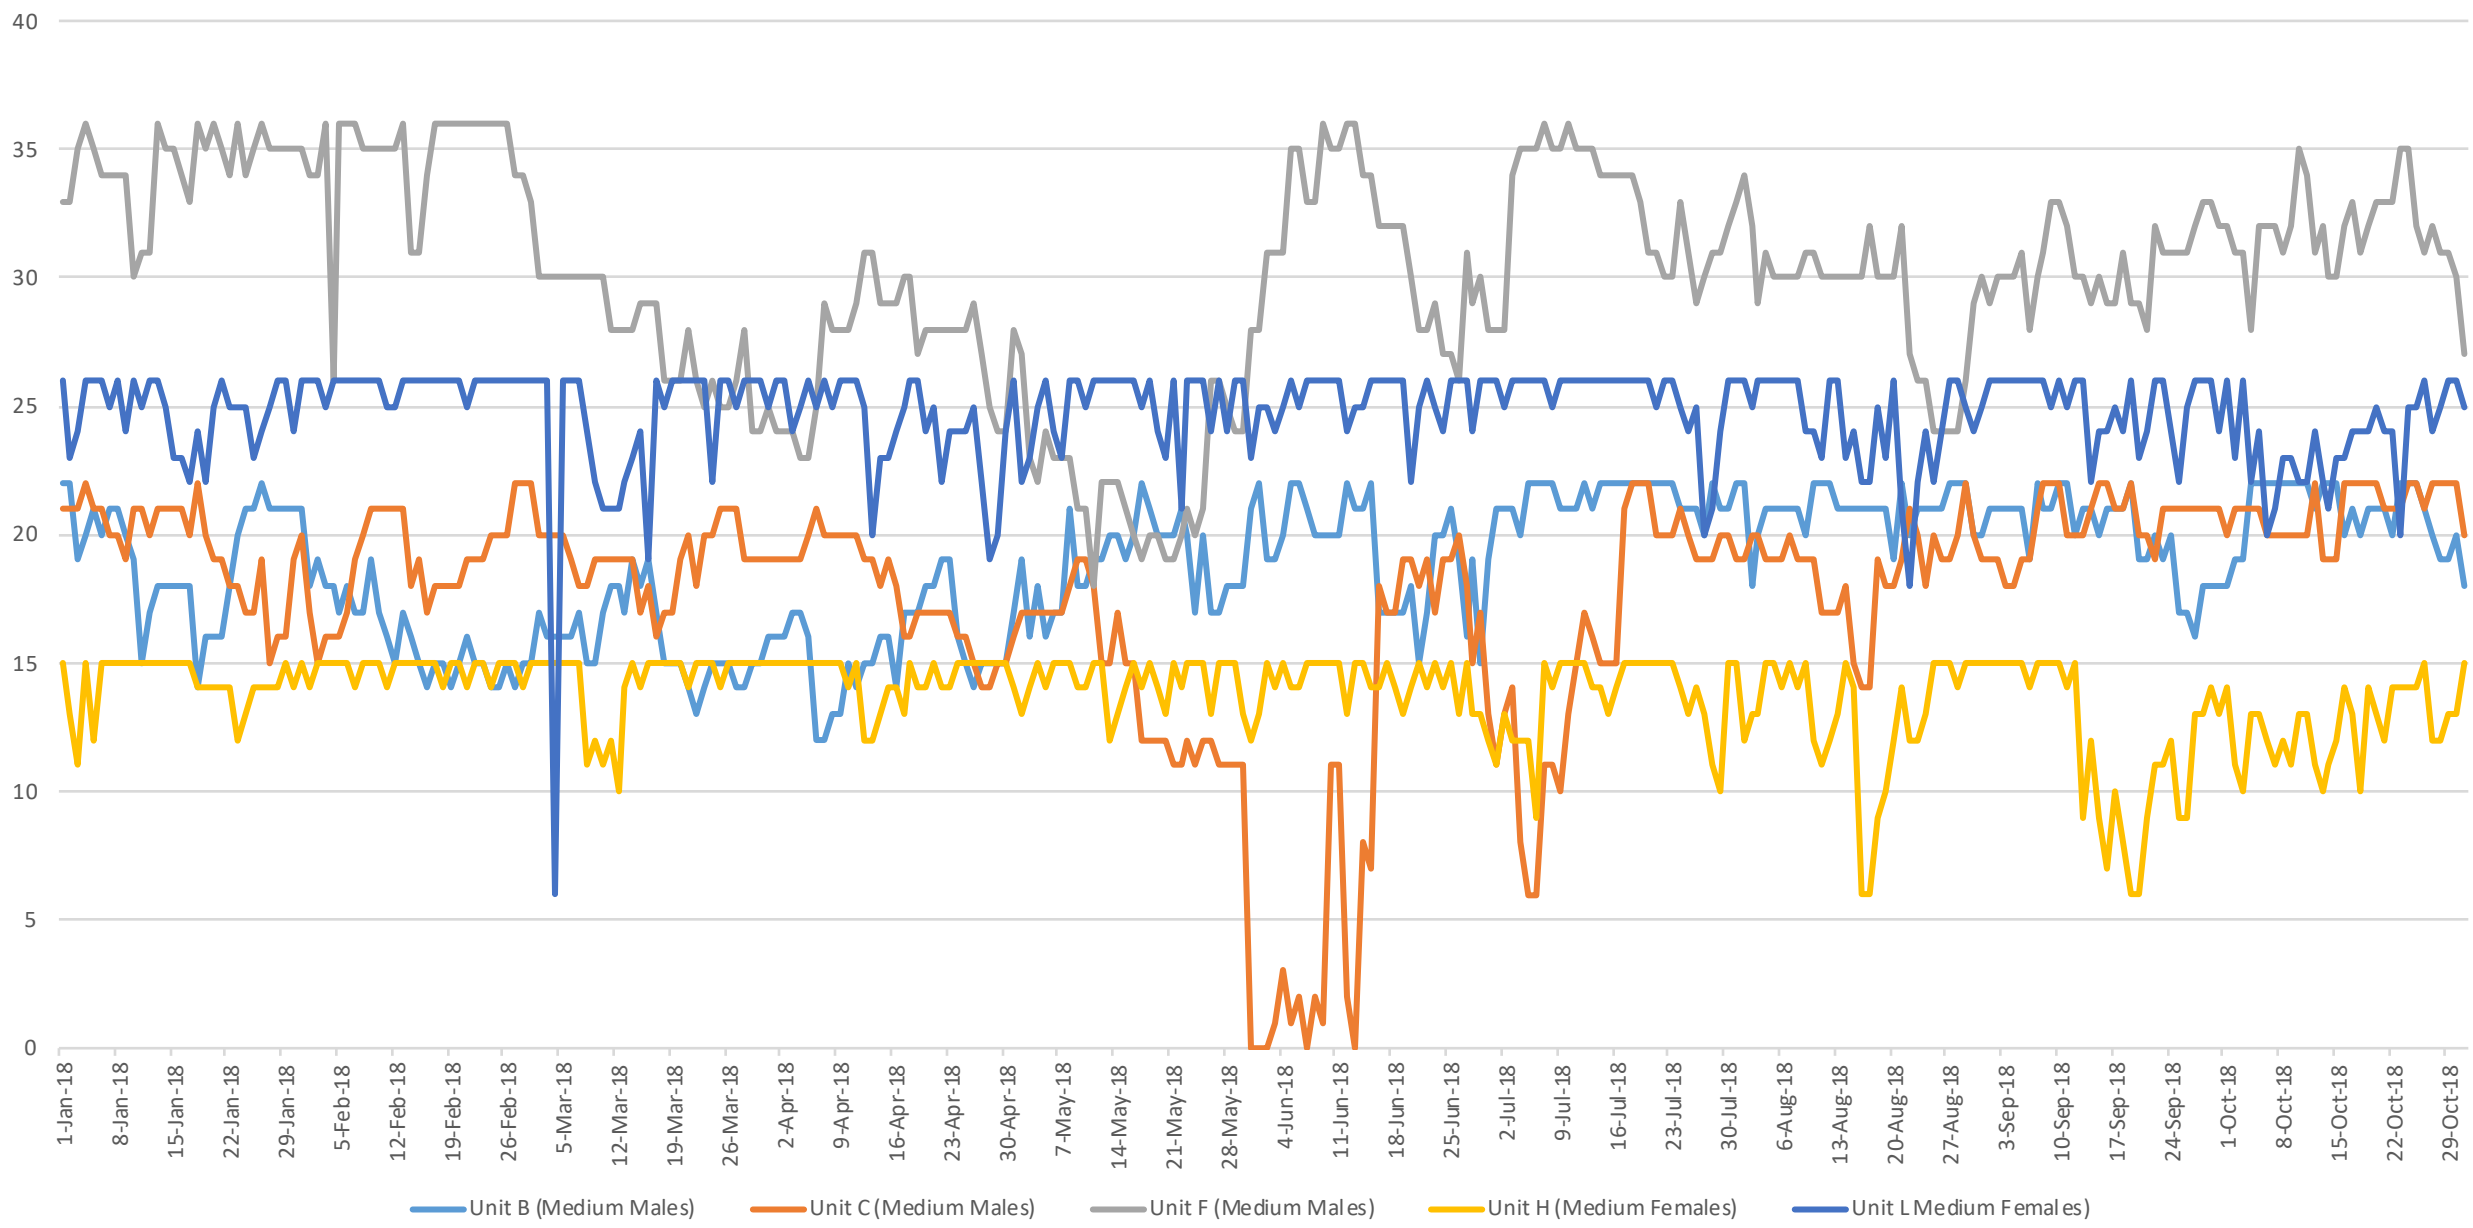

2018 Medium Bed Totals Jan. 1 - Oct. 31

Unit B Bed Total = 22	Unit C Bed Total = 22	Unit F Bed Total = 36	Total Medium Male Beds = 80
Unit B Average = 18.83	Unit C Average = 17.58	Unit F Average = 30.18	Total Medium Male Average = 66.59
Unit H Bed Total = 15	Unit L Bed Total = 26		Total Medium Female Beds = 41
Unit H Average = 13.71	Unit L Average = 24.73		Total Medium Female Average = 38.43